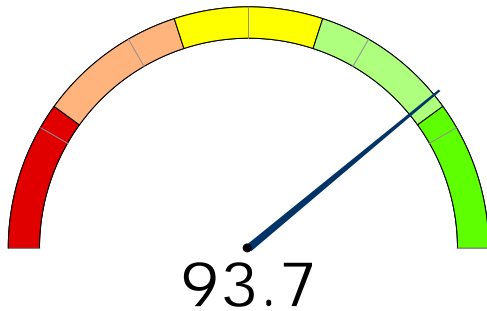

2009 Performance Index Summary Report for Lakewood Middle School

IRN: 019703
 School Type: Middle School
 Address: PO Box 70
 Hebron, OH 43025-0070

District: Lakewood Local
 County: Licking
 ITC: LACA
 Feeder School: Not Specified

Three-Year Trend

The maximum performance index score is 120.0