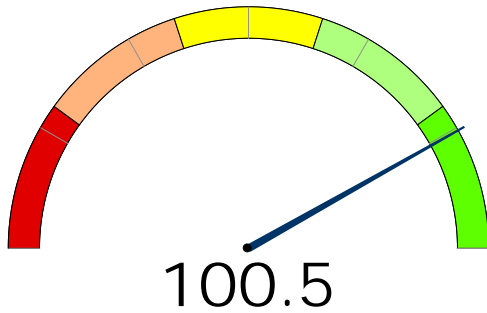

2009 Performance Index Summary Report for Lakewood High School

IRN: 019695
 School Type: High School
 Address: PO Box 70
 Hebron, OH 43025-0070

District: Lakewood Local
 County: Licking
 ITC: LACA
 Feeder School: Not Specified

Three-Year Trend

The maximum performance index score is 120.0