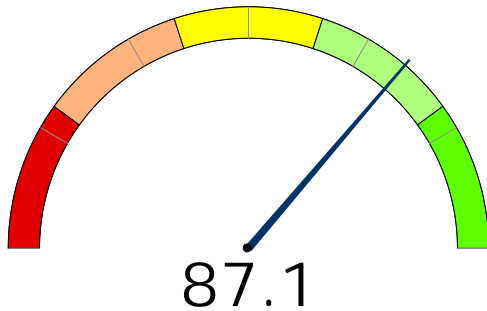

2009 Performance Index Summary Report for Lakewood Digital Academy

IRN: 151233
School Type: High School
Address: PO Box 70
Hebron, OH 43025-0070

District: Lakewood Local
County: Licking
ITC: LACA
Feeder School: Not Specified

2009 Performance Index Calculation

	Test Count by Level		Count of All Tests		Pct	Weight	Points
Untested	0	/	45	$\times 100 =$	0.0	$\times 0.0 =$	0.0
Limited	5	/	45	$\times 100 =$	11.1	$\times 0.3 =$	3.3
Basic	8	/	45	$\times 100 =$	17.8	$\times 0.6 =$	10.7
Proficient	24	/	45	$\times 100 =$	53.3	$\times 1.0 =$	53.3
Accelerated	7	/	45	$\times 100 =$	15.6	$\times 1.1 =$	17.1
Advanced	1	/	45	$\times 100 =$	2.2	$\times 1.2 =$	2.7
							87.1

[Analyze...](#)

Three-Year Trend

The maximum performance index score is 120.0